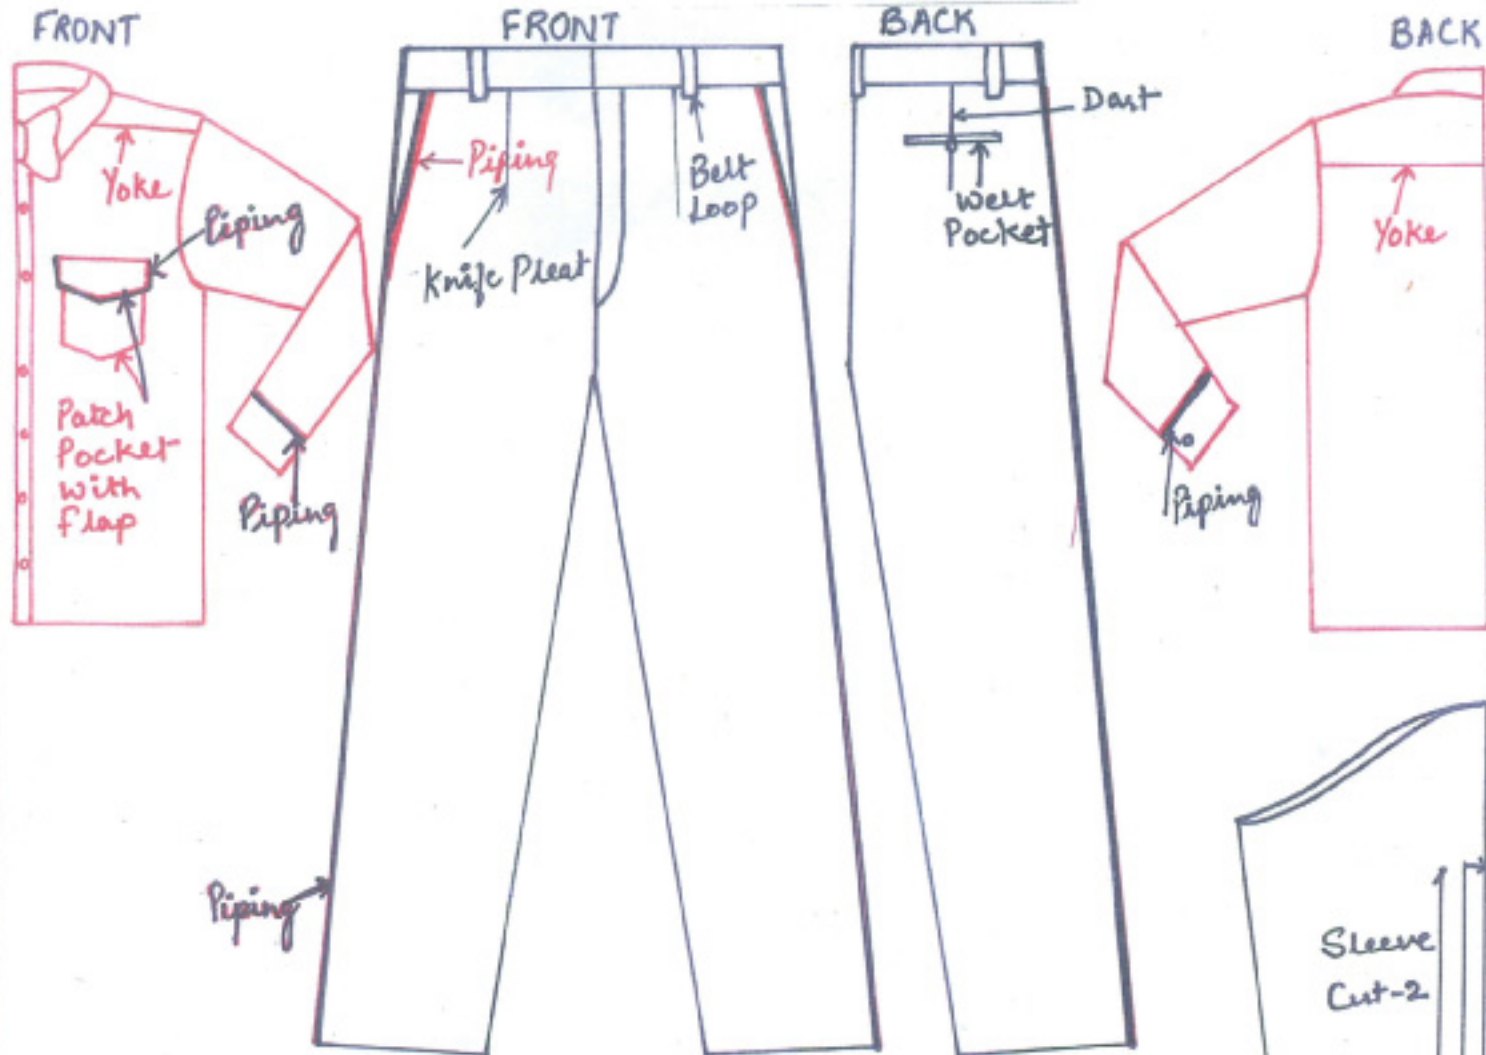

# Senior, Sr. Secondary & Middle Level Boys Uniform with Pattern

**Boys Shirt with  
Sleeves (Full)**

**Boys Shirt with  
Half Sleeves**

**Senior Boys  
Trousers**

# SENIOR BOYS SHIRT & TROUSER

## Measurements:

- Shirt Length - 75 cms
- Shoulder - 39 cms
- Round Chest - 92 cms
- Sleeve Length - 59 cms
- Round Wrist - 26 cms
- Trousers length - 110 cms
- Round Waist -

# SENIOR BOYS TROUSERS