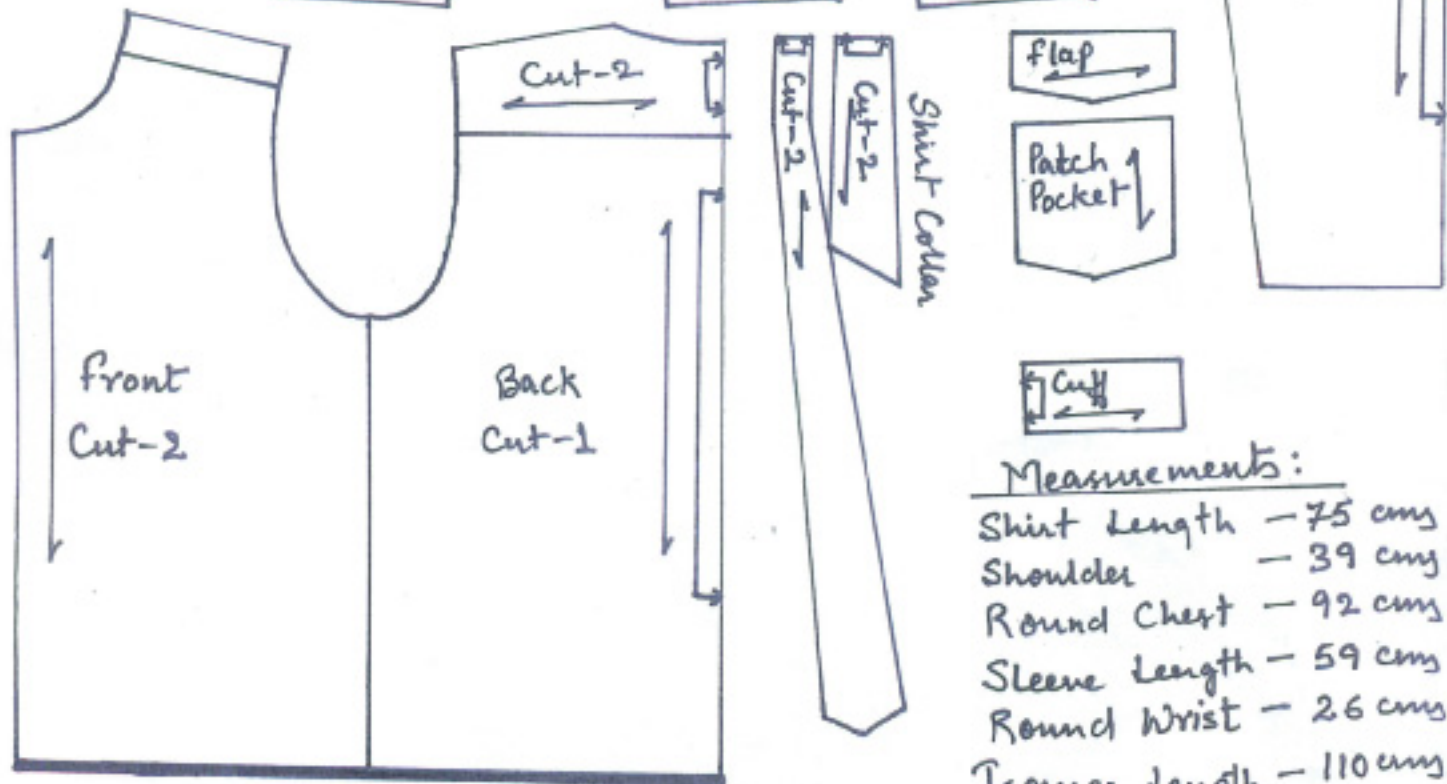

# Senior, Sr. Secondary & Middle Level Boys Uniform with Pattern

**Boys Shirt with  
Sleeves (Full)**

**Boys Shirt with  
Half Sleeves**

**Senior Boys  
Trousers**

## Measurements:

- Shirt Length - 75 cms
- Shoulder - 39 cms
- Round Chest - 92 cms
- Sleeve Length - 59 cms
- Round Wrist - 26 cms
- Trousers length - 110 cms
- Round Waist -